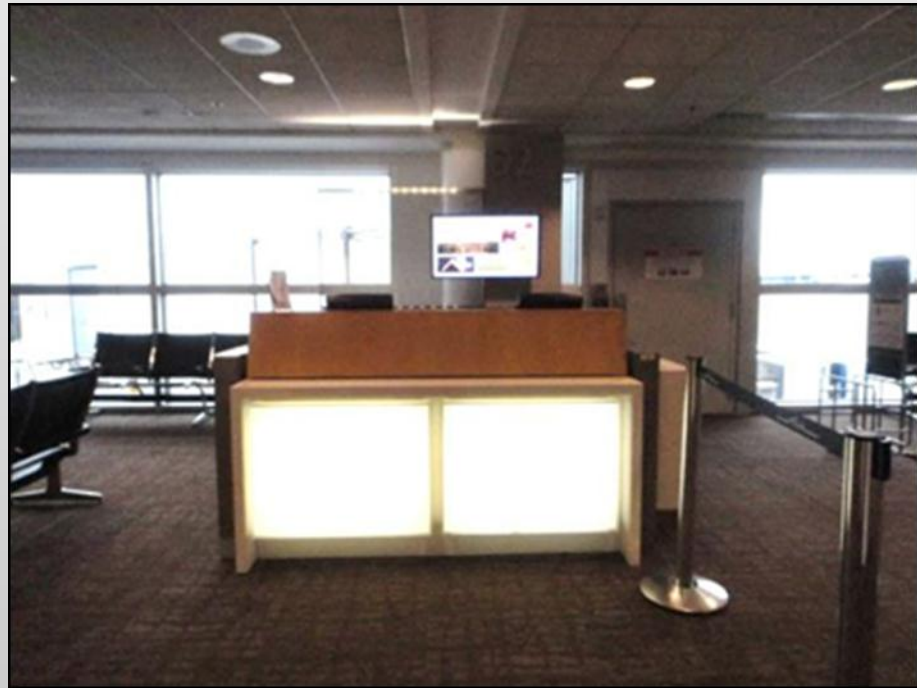

South Satellite Interior Renovations Project Phase Two

- CIP# C800549

Podiums and Backstands

Current podiums and backstands

Proposed podiums and backstands

Door Portals

Current door portals

Proposed door portals